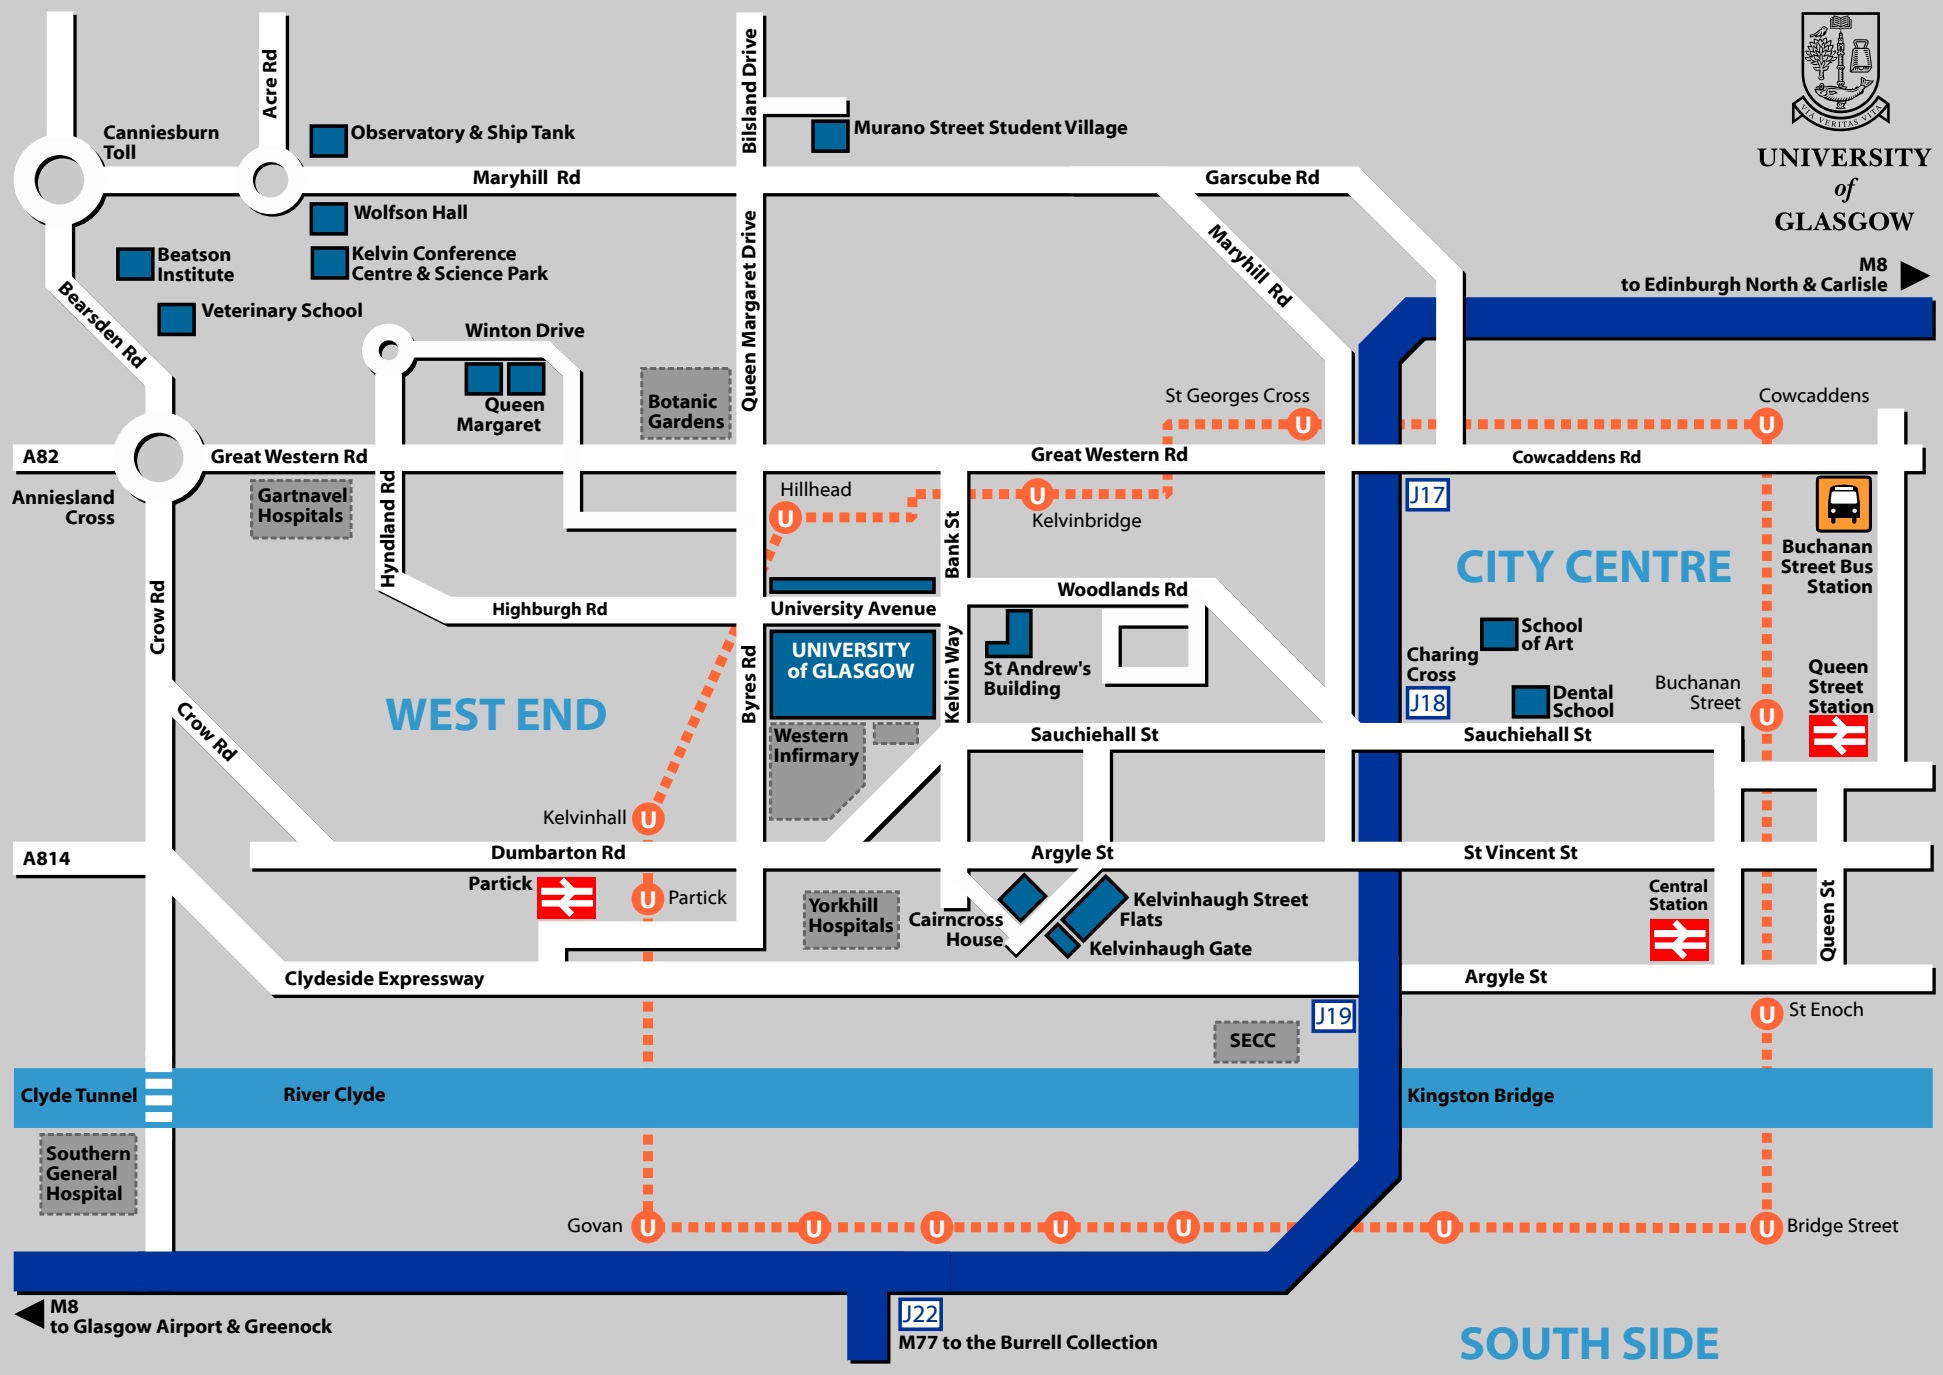

UNIVERSITY of GLASGOW

M8 to Edinburgh North & Carlisle

WEST END

CITY CENTRE

SOUTH SIDE

UNIVERSITY of GLASGOW